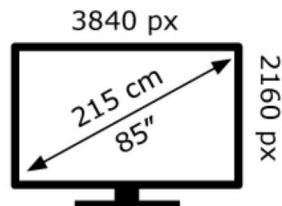

ENERG ⚡

SONY®

KD-85X80L

154 kWh/1000h

ABCDEF**G**

226 kWh/1000h

2019/2013

ENERG ⚡