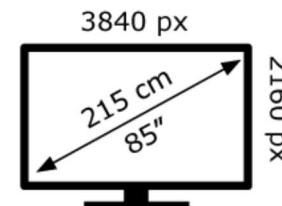

SONY®

KD-85X80L

154 kWh/1000h

ABCDEF**G**

226 kWh/1000h

2019/2013