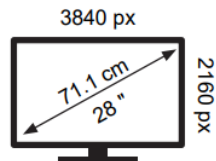

Energy Label for customers in
England, Scotland and Wales

Energy Label for customers in
**Republic of Ireland and
Northern Ireland**

GIGABYTE M28U

27 kWh/1000h

2019/2013

GIGABYTE M28U

27 kWh/1000h

2019/2013