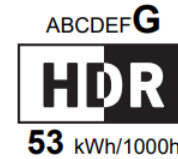

Energy Label for customers in
England, Scotland and Wales

Energy Label for customers in
**Republic of Ireland and
Northern Ireland**

GIGABYTE M28U

27 kWh/1000h

2019/2013

GIGABYTE M28U

27 kWh/1000h

2019/2013