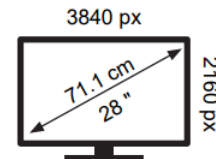

Energy Label for customers in
England, Scotland and Wales

Energy Label for customers in
**Republic of Ireland and
Northern Ireland**

GIGABYTE M28U

27 kWh/1000h

2019/2013

GIGABYTE M28U

27 kWh/1000h

2019/2013