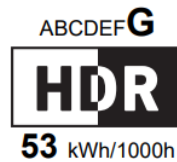

Energy Label for customers in
England, Scotland and Wales

Energy Label for customers in
**Republic of Ireland and
Northern Ireland**

GIGABYTE M28U

27 kWh/1000h

2019/2013

GIGABYTE M28U

27 kWh/1000h

2019/2013