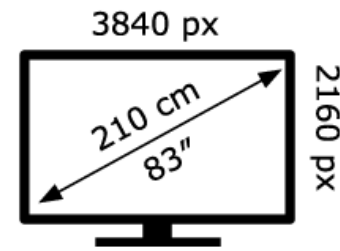

SONY®

XR-83A84L

149 kWh/1000h

ABCDEF **G**

188 kWh/1000h

2019/2013

SONY®

XR-83A84L

149 kWh/1000h

ABCDEF **G**

188 kWh/1000h

2019/2013