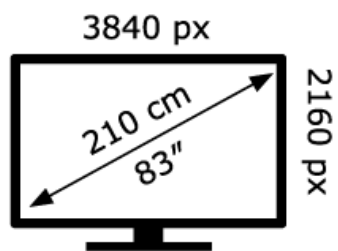

SONY®

XR-83A84L

149 kWh/1000h

ABCDEF **G**

188 kWh/1000h

2019/2013

SONY®

XR-83A84L