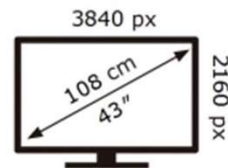

54 kWh/1000h

ABCDEF **G**
HDR
100 kWh/1000h