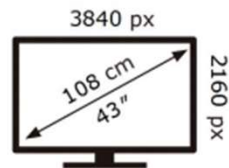

ENERG

SAMSUNG

QE43LS05BGU

54 kWh/1000h

ABCDEF **G**
HDR
100 kWh/1000h

2013/9/2013

ENERG

SAMSUNG