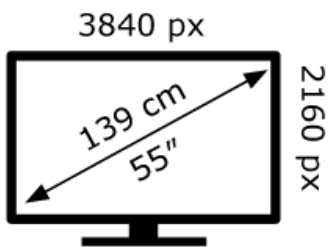

ENERG

SONY®

XR-55A80L

83 kWh/1000h

ABCDEF **G**

97 kWh/1000h

2019/2013

ENERG