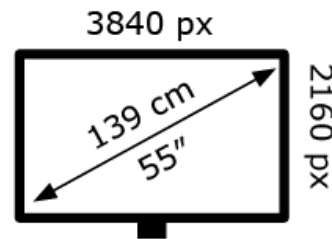

SONY®

XR-55A80L

83 kWh/1000h

ABCDEF **G**

97 kWh/1000h

2019/2013