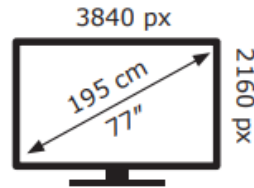

LG Electronics

OLED77B36LA

131 kWh/1000h

ABCDEF**G**

219 kWh/1000h

2019/2013

LG Electronics

OLED77B36LA