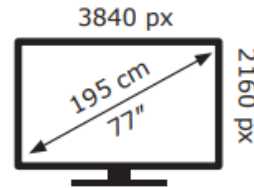

LG Electronics

OLED77B36LA

131 kWh/1000h

ABCDEF**G**

219 kWh/1000h

2019/2013

LG Electronics

OLED77B36LA

131 kWh/1000h

ABCDEF**G**

219 kWh/1000h

2019/2013