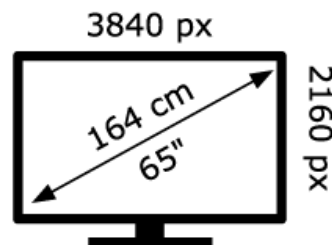

SONY®

KD-65X85L

101 kWh/1000h

ABCDEF **G**

130 kWh/1000h

2019/2013