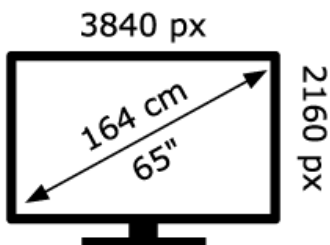

ENERG

SONY®

KD-65X85L

101 kWh/1000h

ABCDEF **G**

130 kWh/1000h

2019/2013

ENERG