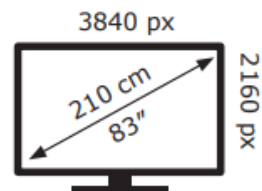

LG Electronics

OLED83G36LA

**150** kWh/1000h

ABCDEF**G**  
**HDR**  
**284** kWh/1000h

2019/2013

LG Electronics

OLED83G36LA

**150** kWh/1000h