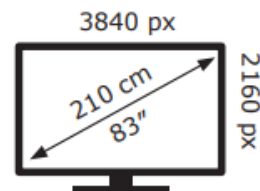

150 kWh/1000h

ABCDEF**G**
HDR
284 kWh/1000h