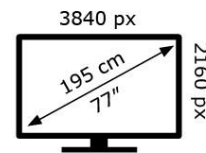

SONY®

XR-77A80L

121 kWh/1000h

ABCDEF **G**

142 kWh/1000h

2019/2013

SONY®

XR-77A80L

121 kWh/1000h

ABCDEF **G**

142 kWh/1000h

2019/2013