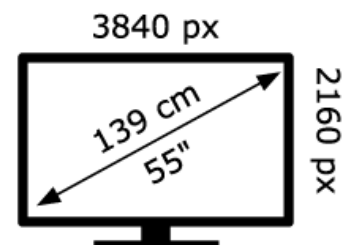

SONY®

KD-55X85L

76 kWh/1000h

ABCDEF **G**

102 kWh/1000h

2019/2013