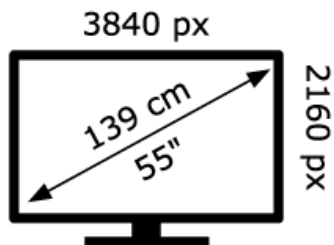

ENERG

SONY®

KD-55X85L

76 kWh/1000h

ABCDEF **G**

102 kWh/1000h

2019/2013

ENERG