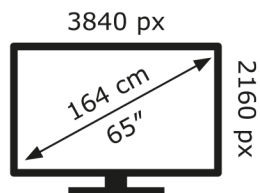

ENERG

LG Electronics

65QNED916QE

67 kWh/1000h

ABCDEF**G**

229 kWh/1000h

2019/2013

ENERG