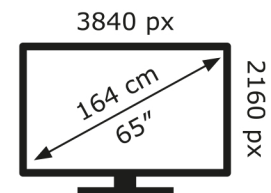

LG Electronics

65QNED916QE

67 kWh/1000h

ABCDEF**G**

229 kWh/1000h

2019/2013