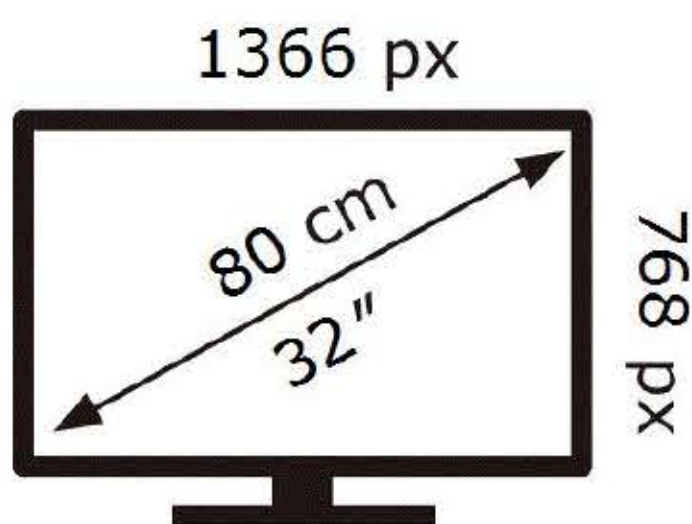

ENERGY

SAMSUNG

UE32T4300AE

27 kWh/1000h

ABCDEF **G**

41 kWh/1000h

2019/2013