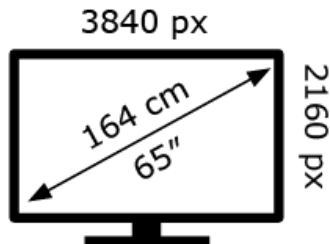

ENERG

SONY®

XR-65A80L

96 kWh/1000h

ABCDEF **G**

112 kWh/1000h

2019/2013

ENERG