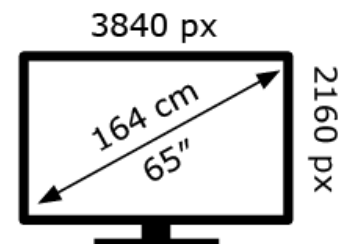

SONY®

XR-65A80L

96 kWh/1000h

ABCDEF **G**

112 kWh/1000h

2019/2013