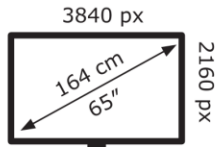

LG Electronics

65QNED816RE

85 kWh/1000h

ABCDEF**G**
HDR
165 kWh/1000h

2019/201

LG Electronics

65QNED816RE

85 kWh/1000h