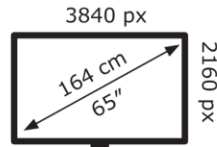

85 kWh/1000h

ABCDEF**G**
HDR
165 kWh/1000h