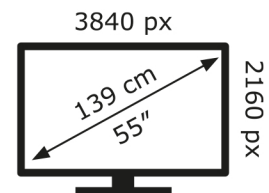

LG Electronics

55QNED816RE

64 kWh/1000h

ABCDEF**G**

129 kWh/1000h

2019/2013