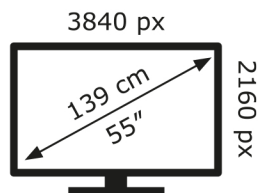

ENERG

LG Electronics

55QNED816RE

64 kWh/1000h

ABCDEF**G**

129 kWh/1000h

2019/2013

ENERG