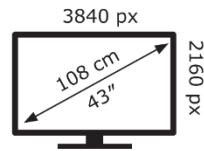

45 kWh/1000h

ABCDEF**G**
HDR
70 kWh/1000h