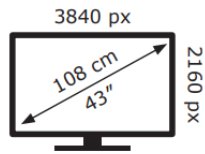

TCL

43RP630KX1

**45** kWh/1000h

ABCDEF**G**  
**HDR**  
**70** kWh/1000h

2019/2013

TCL

43RP630KX1

**45** kWh/1000h