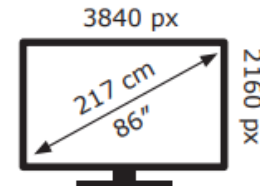

LG Electronics

86UR78006LB

157 kWh/1000h

ABCDEF**G**

243 kWh/1000h

2019/2013

LG Electronics

86UR78006LB

157 kWh/1000h

ABCDEF**G**

243 kWh/1000h

2019/2013