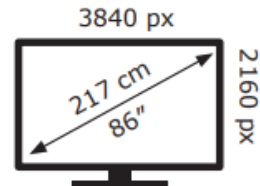

LG Electronics

86UR78006LB

157 kWh/1000h

ABCDEF**G**

243 kWh/1000h

2019/2013

LG Electronics

86UR78006LB