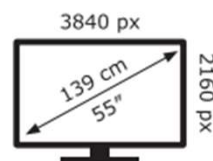

2019/2013

ABCDEF**G**
HDR
143 kWh/1000h