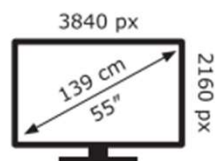

LG Electronics

OLED55C34LA

**81** kWh/1000h

LG Electronics

OLED55C34LA

**81** kWh/1000h

ABCDEF**G**  
**HDR**  
**143** kWh/1000h

2019/2013