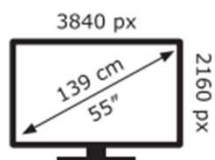

LG Electronics

OLED55C34LA

81 kWh/1000h

LG Electronics

OLED55C34LA

81 kWh/1000h

ABCDEF**G**

143 kWh/1000h