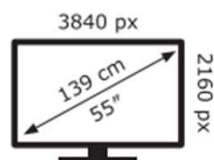

LG Electronics

OLED55C34LA

81 kWh/1000h

LG Electronics

OLED55C34LA

81 kWh/1000h

ABCDEF**G**

143 kWh/1000h

2019/2013

ABCDEF**G**

143 kWh/1000h

2019/2013