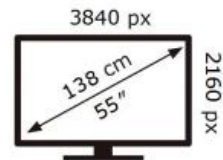

2019/2013

ABCDEF **G**
HDR
134 kWh/1000h