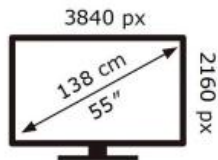

SAMSUNG

QE55S90CAT

**82** kWh/1000h

SAMSUNG

QE55S90CAT

**82** kWh/1000h

ABCDEF **G**  
**HDR**  
**134** kWh/1000h

2019/2013