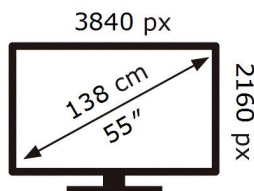

QE55QN90CAT

81 kWh/1000h

ABCDEF **G**

184 kWh/1000h

2019/2013