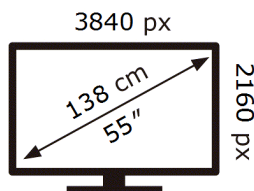

SAMSUNG

QE55QN90CAT

81 kWh/1000h

ABCDEF **G**

184 kWh/1000h

2019/2013

ENERG

SAMSUNG