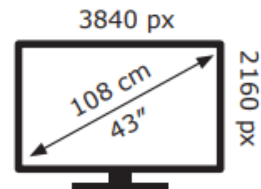

LG Electronics

43UR78006LK

54 kWh/1000h

ABCDEF**G**  
**HDR**  
**83** kWh/1000h

2019/2013

LG Electronics

43UR78006LK

54 kWh/1000h