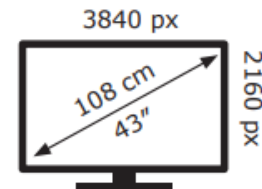

54 kWh/1000h

ABCDEF**G**
HDR
83 kWh/1000h