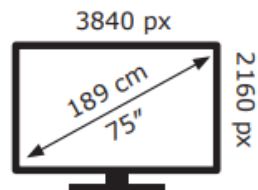

LG Electronics

75UR78006LK

127 kWh/1000h

2019/2013

LG Electronics

75UR78006LK

127 kWh/1000h

2019/2013