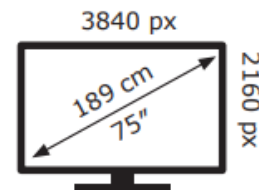

LG Electronics

75UR78006LK

127 kWh/1000h

2019/2013

LG Electronics

75UR78006LK

127 kWh/1000h

2019/2013