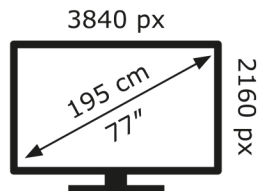

ENERG ⚡

LG Electronics

OLED77G36LA

124 kWh/1000h

ABCDEF**G**

304 kWh/1000h

2019/2013

ENERG ⚡