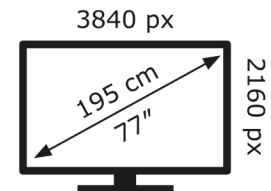

LG Electronics

OLED77G36LA

124 kWh/1000h

ABCDEF**G**

304 kWh/1000h

2019/2013