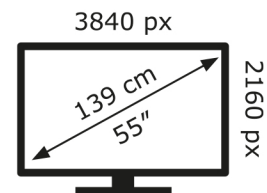

# ENERG

LG Electronics

OLED55G36LA

**77** kWh/1000h

ABCDEF**G**

**171** kWh/1000h

2019/2013