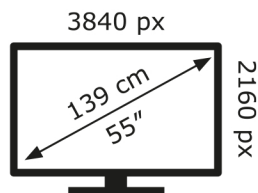

# ENERG

LG Electronics

OLED55G36LA

**77** kWh/1000h

ABCDEF**G**

**171** kWh/1000h

2019/2013