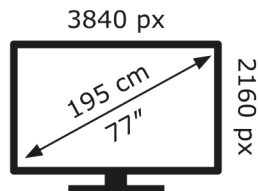

ENERG

LG Electronics

OLED77C34LA

126 kWh/1000h

ABCDEF**G**

239 kWh/1000h

2019/2013

ENERG