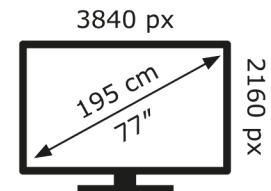

LG Electronics

OLED77C34LA

126 kWh/1000h

ABCDEF**G**

239 kWh/1000h

2019/2013