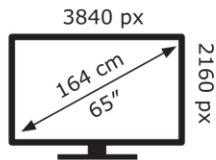

LG Electronics

65UR78006LK

100 kWh/1000h

LG Electronics

65UR78006LK

100 kWh/1000h

ABCDEF**G**
HDR
152 kWh/1000h

2019/2013