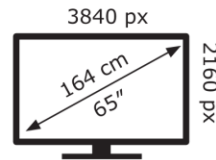

2019/2013

ABCDEF**G**
HDR
152 kWh/1000h