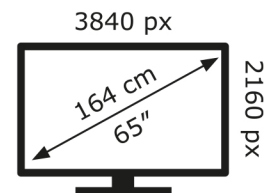

# ENERG

LG Electronics

OLED65C34LA

**97** kWh/1000h

ABCDEF**G**

**175** kWh/1000h

2019/2013