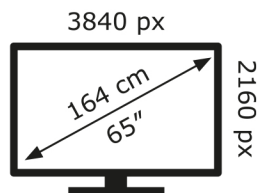

# ENERG

LG Electronics

OLED65C34LA

**97** kWh/1000h

ABCDEF**G**

**175** kWh/1000h

2019/2013