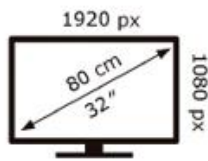

SAMSUNG

S32C390EAU

27 kWh/1000h

2019/2013

SAMSUNG

S32C390EAU

27 kWh/1000h

2019/2013