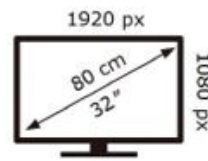

SAMSUNG

S32C390EAU

27 kWh/1000h

2019/2013

SAMSUNG

S32C390EAU

27 kWh/1000h

2019/2013