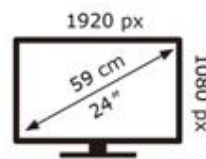

SAMSUNG

S24C366EAU

**17** kWh/1000h

SAMSUNG

S24C366EAU

**17** kWh/1000h

2019/2013

BN68-11632A-00