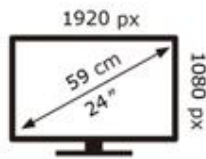

SAMSUNG

S24C366EAU

**17** kWh/1000h

SAMSUNG

S24C366EAU

**17** kWh/1000h

2019/2013

BN68-11632A-00