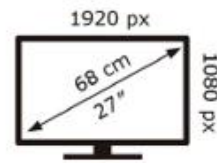

SAMSUNG

S27C390EAU

21 kWh/1000h

2019/2013

SAMSUNG

S27C390EAU

21 kWh/1000h

2019/2013