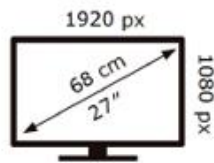

SAMSUNG

S27C390EAU

21 kWh/1000h

2019/2013

SAMSUNG

S27C390EAU

21 kWh/1000h

2019/2013