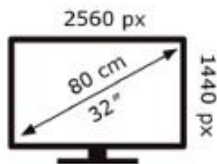

SAMSUNG

S32BG650EU

30 kWh/1000h

ABCDEF **G**
HDR
83 kWh/1000h

2019/2013

SAMSUNG

S32BG650EU

30 kWh/1000h