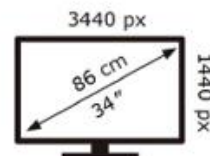

50 kWh/1000h

ABCDEF **G**
HDR
64 kWh/1000h