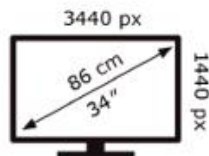

SAMSUNG

S34BG850SU

50 kWh/1000h

ABCDEF **G**
HDR
64 kWh/1000h

2019/2013

SAMSUNG

S34BG850SU

50 kWh/1000h