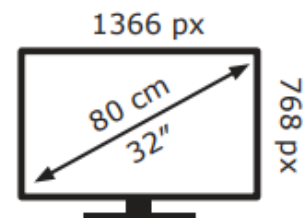

27 kWh/1000h

ABCDEF**G**
HDR
27 kWh/1000h