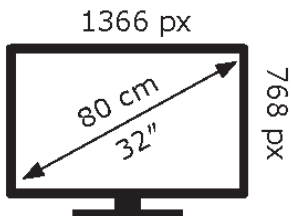

ENERG

SONY

KD-32W800/1

27 kWh/1000h

ABCDEF**G**
HDR
27 kWh/1000h

2019/2013

ENERG

SONY®