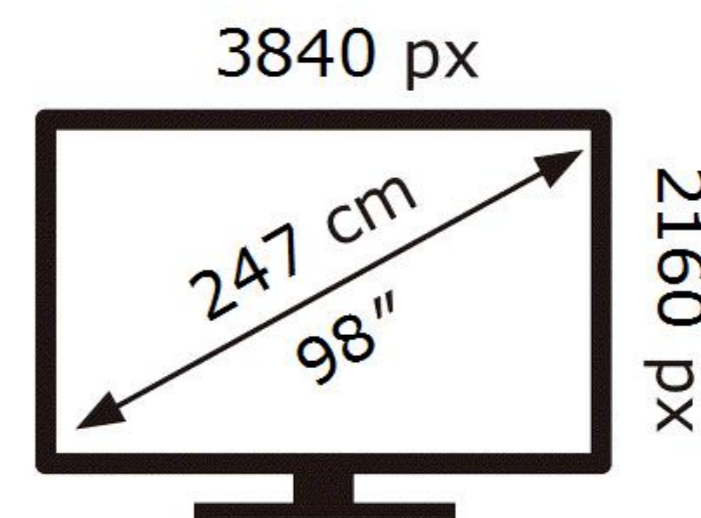

SAMSUNG

QE98QN90AAT

155 kWh/1000h

ABCDEF **G**

412 kWh/1000h

2019/2013

SAMSUNG

QE98QN90AAT

155 kWh/1000h

ABCDEF **G**

412 kWh/1000h

2019/2013