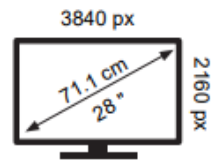

Energy Label for customers in
England, Scotland and Wales

Energy Label for customers in
Republic of Ireland and
Northern Ireland

BenQ EW2880U

33 kWh/1000h

ABCDEF**G**
HDR
38 kWh/1000h

2019/2013

BenQ EW2880U