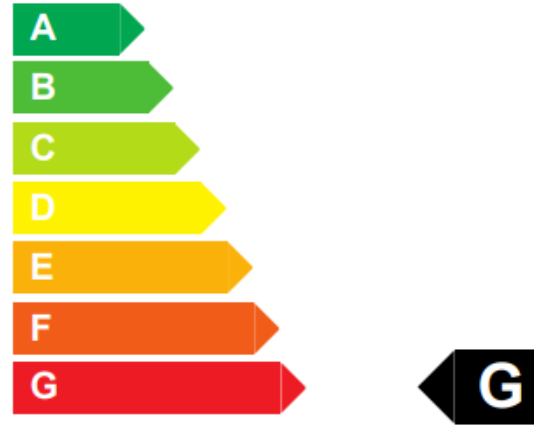

Energy Label for customers in
England, Scotland and Wales

Energy Label for customers in
Republic of Ireland and
Northern Ireland

BenQ EW2880U

33 kWh/1000h

ABCDEF**G**
HDR
38 kWh/1000h

2019/2013

BenQ EW2880U