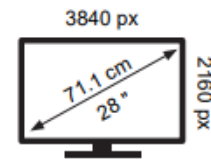

33 kWh/1000h

ABCDEF**G**
HDR
38 kWh/1000h