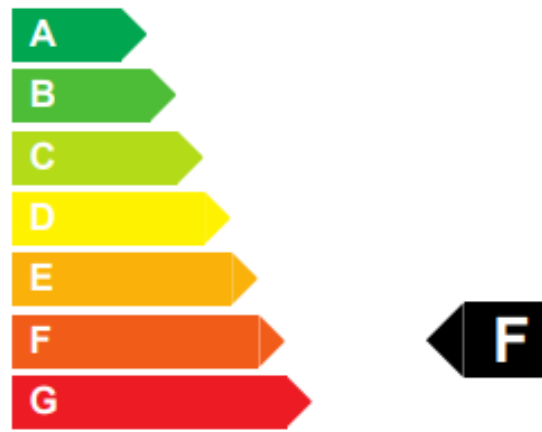

30 kWh/1000h

ABCDEF **G**
HDR
45 kWh/1000h

2019/2013