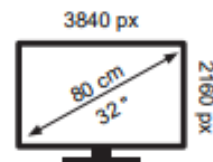

30 kWh/1000h

ABCDEF **G**
HDR
45 kWh/1000h