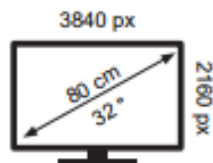

Energy Label for customers in  
England, Scotland and Wales

Energy Label for customers in  
Republic of Ireland and  
Northern Ireland

BenQ

PD3205U

**30** kWh/1000h

ABCDEF **G**  
**HDR**  
45 kWh/1000h

2019/2013