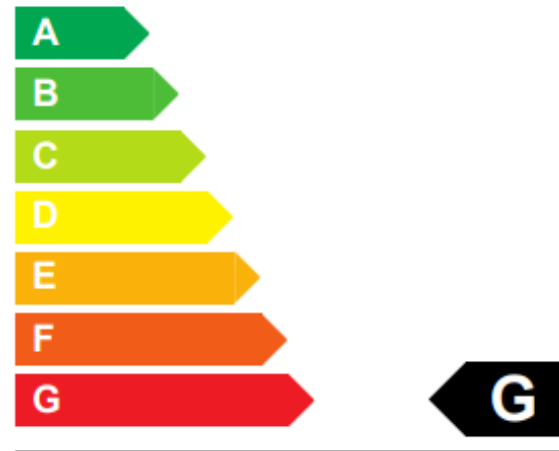

Energy Label for customers in
England, Scotland and Wales

Energy Label for customers in
**Republic of Ireland and
Northern Ireland**

BenQ PD2705U

29 kWh/1000h

ABCDEF**G**
HDR
38 kWh/1000h

2019/2013

BenQ PD2705U