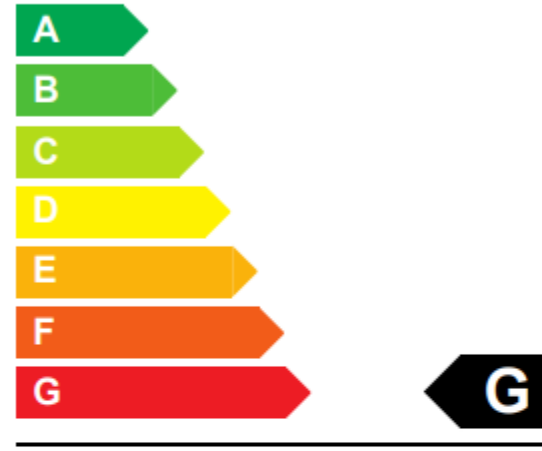

Energy Label for customers in
England, Scotland and Wales

Energy Label for customers in
**Republic of Ireland and
Northern Ireland**

BenQ PD2705U

29 kWh/1000h

ABCDEF**G**
HDR
38 kWh/1000h

2019/2013

BenQ PD2705U