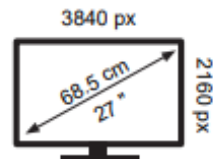

Energy Label for customers in
England, Scotland and Wales

Energy Label for customers in
**Republic of Ireland and
Northern Ireland**

BenQ PD2705U

29 kWh/1000h

ABCDEF**G**
HDR
38 kWh/1000h

2019/2013

BenQ PD2705U