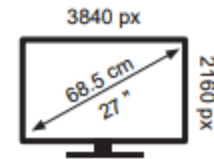

29 kWh/1000h

ABCDEF**G**
HDR
38 kWh/1000h