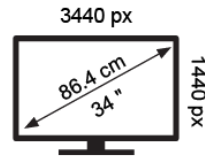

2019/2013

ABCDEF**G**
HDR
55 kWh/1000h