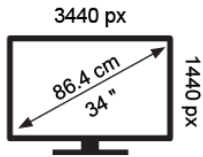

BenQ

PD3420Q

54 kWh/1000h

BenQ

PD3420Q

54 kWh/1000h

ABCDEF**G**  
**HDR**  
 55 kWh/1000h

2019/2013