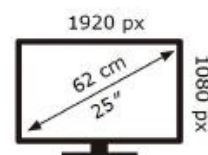

SAMSUNG

S25BG400EU

18 kWh/1000h

ABCDEF **G**

31 kWh/1000h

2019/2013

SAMSUNG

S25BG400EU

18 kWh/1000h

ABCDEF **G**

31 kWh/1000h

2019/2013