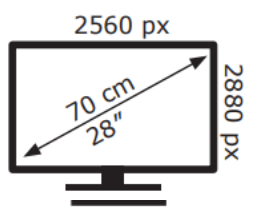

LG Electronics

28MQ780

30 kWh/1000h

LG Electronics

28MQ780

30 kWh/1000h

ABCDEF**G**
HDR
41 kWh/1000h

2019/2013 3