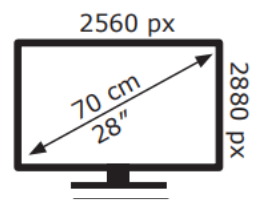

2019/2013 3

ABCDEF**G**
HDR
41 kWh/1000h