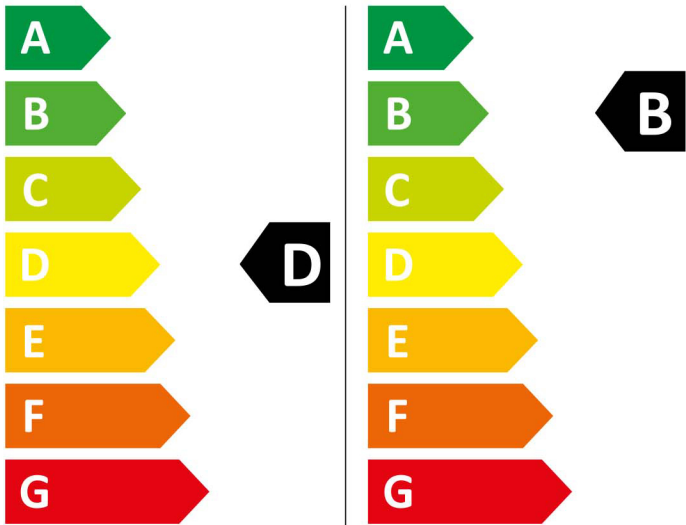

HOTPOINT

NDB 9635 GK UK

307 kWh/100

56 kWh/100

6,0 kg  9,0 kg

65 L  50 L

9:20  3:48

  
ABCDEFG

  
75 dB  
ABCD

2019/2014

HOTPOINT

NDB 9635 GK UK

307 kWh/100

56 kWh/100

6,0 kg  9,0 kg

65 L  50 L