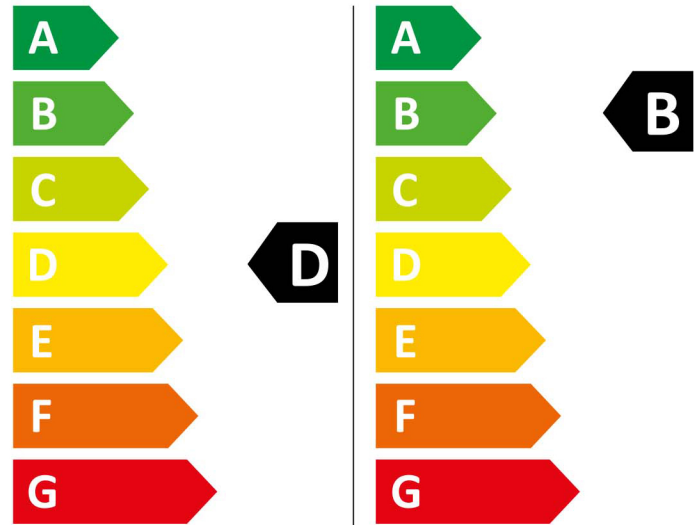

HOTPOINT

NDB 9635 GK UK

307 kWh/100

56 kWh/100

6,0 kg  9,0 kg

65 L  50 L

9:20  3:48

  
ABCDEFG

  
75 dB  
ABCD

2019/2014

HOTPOINT

NDB 9635 GK UK

307 kWh/100

56 kWh/100

6,0 kg  9,0 kg

65 L  50 L