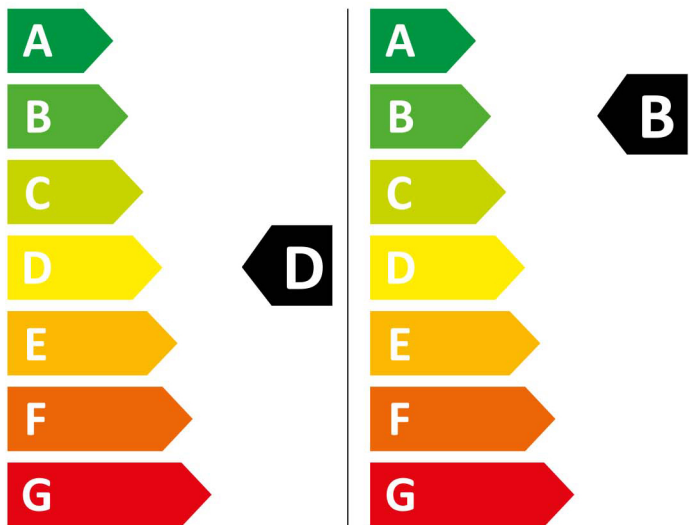

**HOTPOINT**

NDB 8635 GK UK

 307 kWh/100

 55 kWh/100

 6,0 kg  8,0 kg

 65 L  48 L

 9:20  3:38

 ABCDEFG

 75 dB  
 ABCD

2019/2014

**HOTPOINT**

NDB 8635 GK UK

 307 kWh/100

 55 kWh/100

 6,0 kg  8,0 kg

 65 L  48 L