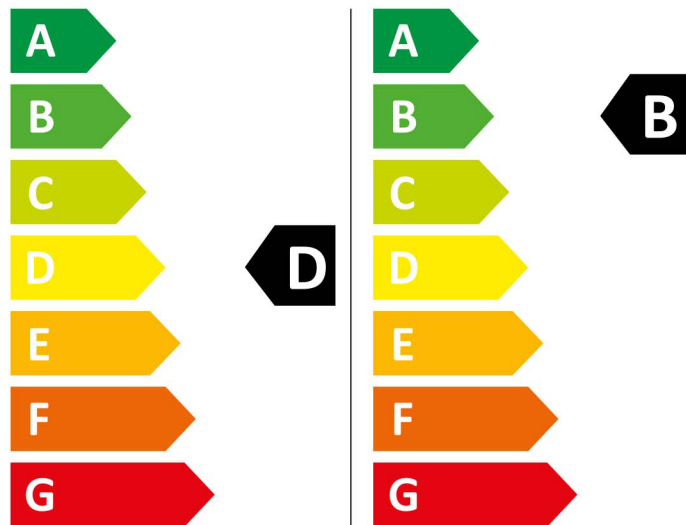

**HOTPOINT**

NDB 8635 GK UK

 307 kWh/100

 55 kWh/100

 6,0 kg  8,0 kg

 65 L  48 L

 9:20  3:38

 ABCDEFG

 75 dB  
 ABCD

2019/2014

**HOTPOINT**

NDB 8635 GK UK

 307 kWh/100

 55 kWh/100

 6,0 kg  8,0 kg

 65 L  48 L