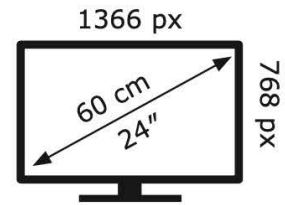

LG Electronics

24TQ510S

18 kWh/1000h

2019/2013

LG Electronics

24TQ510S

18 kWh/1000h

2019/2013