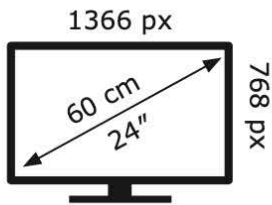

LG Electronics

24TQ510S

18 kWh/1000h

2019/2013

LG Electronics

24TQ510S

18 kWh/1000h

2019/2013