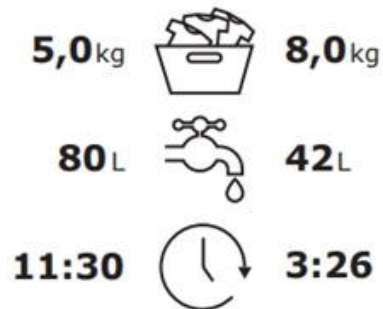

HISENSE WDQA8014EVJM

266 kWh / 100 and 47 kWh / 100

2019/2014

HISENSE WDQA8014EVJM

266 kWh / 100 and 47 kWh / 100

2019/2014