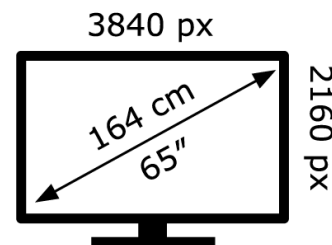

# ENERG

SONY®

XR-65A80K

**96** kWh/1000h

ABCDEF **G**

**112** kWh/1000h

2019/2013