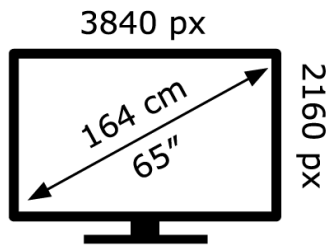

# ENERG

SONY®

XR-65A80K

**96** kWh/1000h

ABCDEF **G**

**112** kWh/1000h

2019/2013