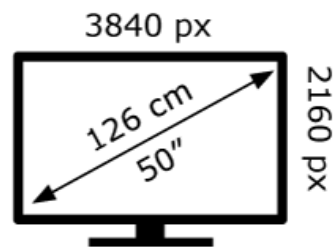

SONY®

XR-50X90S

78 kWh/1000h

ABCDEF **G**

88 kWh/1000h

2019/2013

SONY®

XR-50X90S

78 kWh/1000h

ABCDEF **G**

88 kWh/1000h

2019/2013