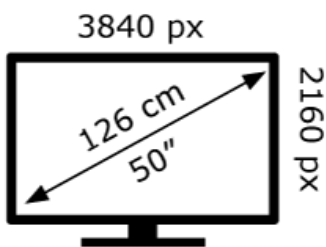

SONY®

XR-50X90S

78 kWh/1000h

ABCDEF **G**

88 kWh/1000h

2019/2013

SONY®

XR-50X90S