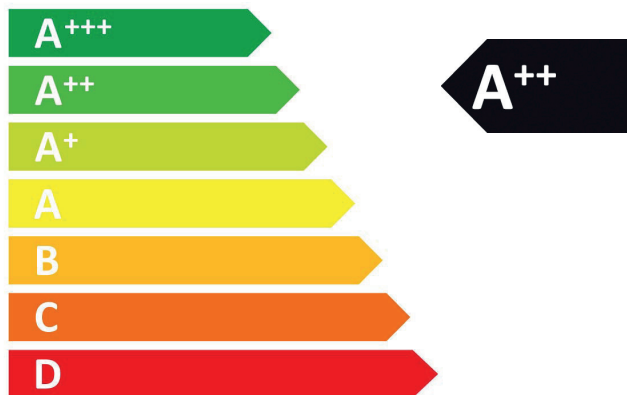

Energy Label for Customers in
England, Scotland and Wales

ENERGY

BOSCH

WQG24509GB

258

kWh/annum

176

min/cycle