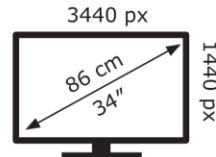

BenQ

EX3410R

39 kWh/1000h

BenQ

EX3410R

39 kWh/1000h

ABCDEF**G**

57 kWh/1000h

2019/2013

ABCDEF**G**

57 kWh/1000h

2019/2013