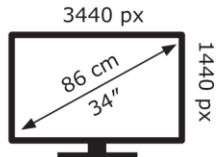

BenQ

EX3410R

39 kWh/1000h

BenQ

EX3410R

39 kWh/1000h

ABCDEF**G**

57 kWh/1000h