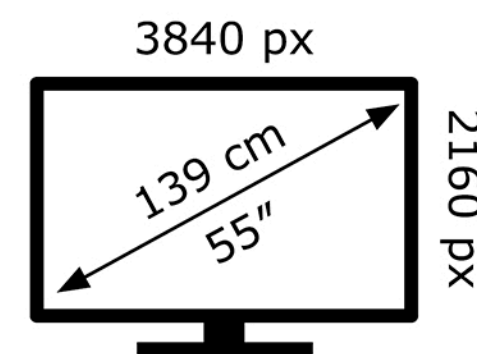

81 kWh/1000h

ABCDEF**G**
HDR
166 kWh/1000h