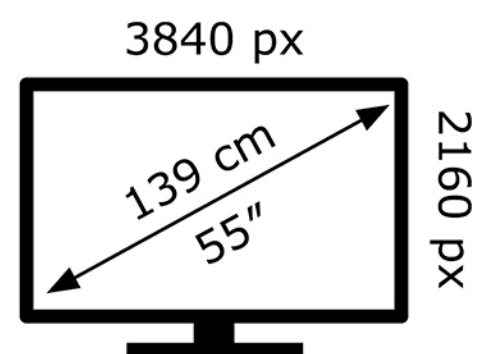

Energy Label for Customers in
England, Scotland and Wales

LG Electronics

OLED55G26LA

81 kWh/1000h

ABCDEF**G**
HDR
166 kWh/1000h

2019/2013

Energy Label for Customers in
**Republic of Ireland and
Northern Ireland**